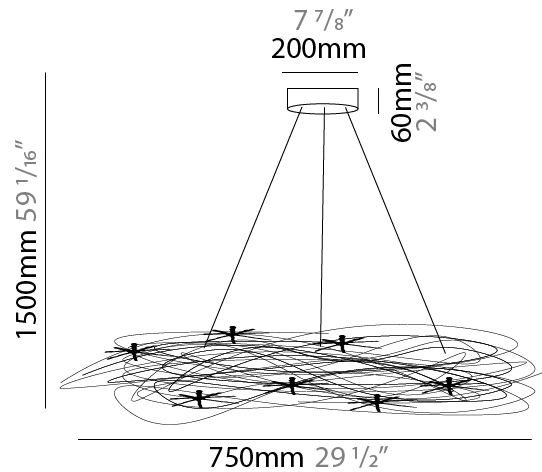

CONFUSIONE SUSPENSION

D131271

base number

1. To build a product code in our configurator select the specify button on the base model # product page
2. To build a manual product code on this datasheet choose from the options listed below in blue font and add the suffix to the base model #

GENERAL

Series: Confusione
Brand: Knikerboker
Division: Design
Mounting Type: Suspension
Mounting Location: Ceiling
Subcategory: Ambient

PHYSICAL

Shape: Round
Diameter (mm): 750
Diameter (in): 29 1/2
Extension (mm): 2000
Extension (in): 78 3/4
Light Distribution: Direct / Indirect
Fixture Finish: ANA
Fixture Material: Anodized Aluminum
Cable Details: 3 Silicon Cable 2000mm / 78 3/4

ELECTRICAL

Number of Lamps: 10
Lamp Type: LED
Input Wattage (W): 12
Bulb Included: Bulb Included
Total Output Wattage (W): 10
Max. Wattage Per Lamp (W): 1
Lamp Base: G4
Dimming: 0-10V Dimming / Phase Dimming (120Vac Only)
Driver Included: Yes
Driver Location: Integrated
Driver Type: Constant Voltage - Universal
Driver Class: Class 2
Input Voltage (V): 120 - 277
Output Voltage (V): 12
Lamp Voltage (V): 12
Upon Request: (Not included - see components) Remote: 0-10Vdc dimming / Phase dimming @120Vac only / (Included) Integral Non-dimming 277Vac

LED

Color Temperature (°K): 3000
Max. Delivered Lumen (lm): 800
CRI: >80 CRI

OPTICAL

RATINGS AND CERTIFICATIONS

Certified By: CSA Certified to UL and CSA Standards
IP rating: IP20